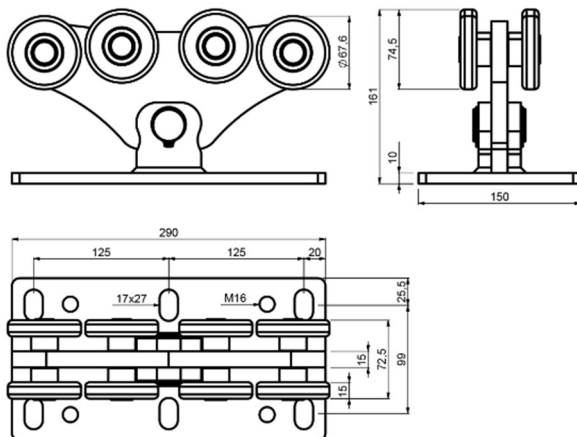

## Technical report

Art.

## SPEED M

<b>Art.</b>	SPEED M
<b>Product</b>	EIGHT WHEELED CARRIAGE FOR CANTILEVER GATE
<b>Item code</b>	1700010
<b>Material</b>	Body - S 235 JR, Roller - C45, Pin - 11SMn30, Distancial - 11SMn30, Bearing - 6203 2RS, Retaining ring - DIN 471
<b>Surface finish</b>	ČSN EN ISO 19598 - Fe//Zn12//Cn//T2nL
<b>Guarantee</b>	24 months

Art.	A	GUIDE	1pc		CODE
	max. mm		kg	pcs	kg
<b>SPEED M</b>	8000	STAGE MB/MZ	9,9	2	19,8
					1700010

\*All specifications, photographs and technical drawings are the property of CAIS s. r. o. and are protected by copyright. Product specifications can be changed without prior notice.